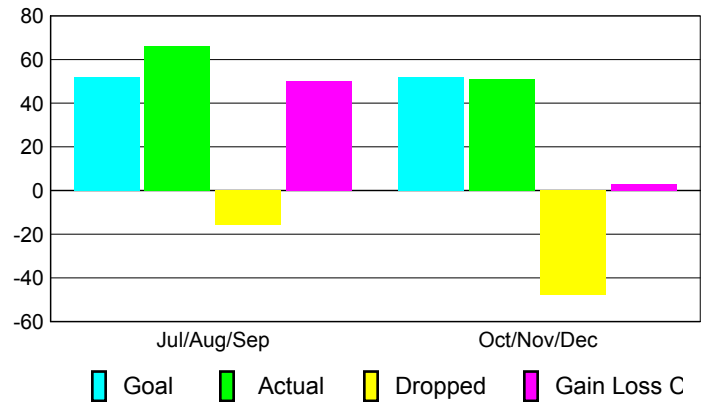

Membership Results 2010-2011

Goal, New, Dropped, Gain/Loss