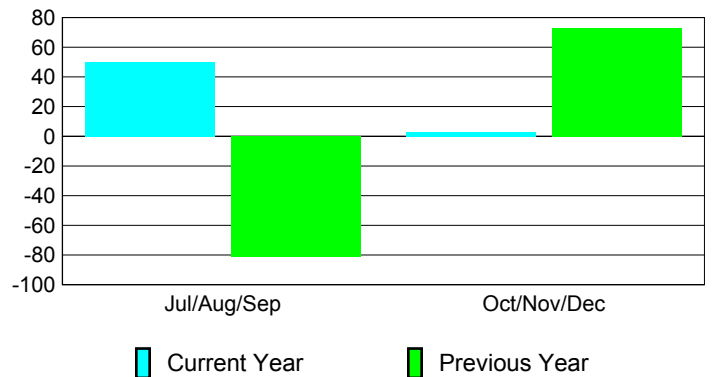

Comparison of Membership Gain/Loss

Current Year Compared to the Previous Year