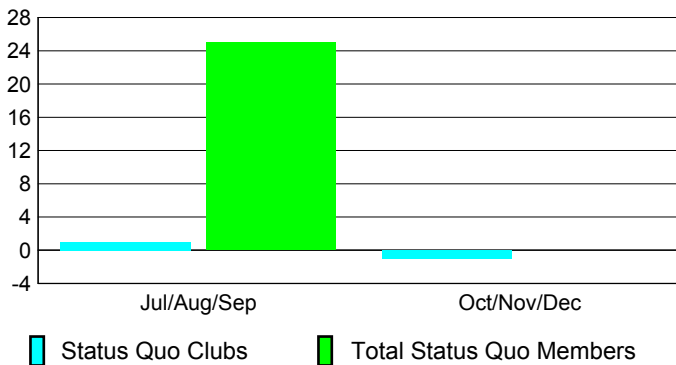

Club Results 2010-2011

Goal, New, Dropped, Gain/Loss

Comparison of Club Gain/Loss

Current Year Compared to the Previous Year

YTD Status Quo Clubs 2010-2011

Status Quo Clubs Compared to Status Quo Members

MEMBERSHIP

Membership Results
2010-2011

Membership
2009-2010

Month	Net Memb Goal	Actual New Memb	Actual Dropped Memb	Gain/Loss of Memb	Gain/Loss of Memb
Jul/Aug/Sep	52	66	-16	50	-81
Oct/Nov/Dec	52	51	-48	3	73
Totals	104	117	-64	53	-8