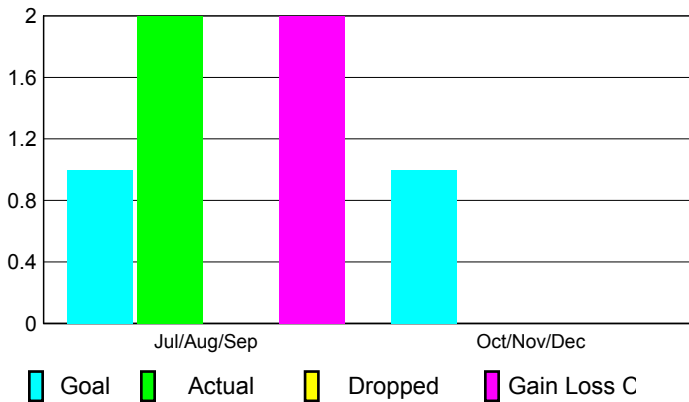

2010-2011 GMT Reports for District (or Undistricted) **District B 2**

GMT: PEDRO A BOTELLO ORTIZ

Location: MEXICO

GMT CA: 3

CLUBS

Club Results
2010-2011

Clubs
2009-2010

Month	New Club Goal	Actual New Clubs	Actual Dropped Clubs	Gain/Loss of Clubs	Gain/Loss of Clubs
Jul/Aug/Sep	1	2	0	2	-3
Oct/Nov/Dec	1	0	0	0	4
Totals	2	2	0	2	1

Club Results 2010-2011

Goal, New, Dropped, Gain/Loss

Comparison of Club Gain/Loss

Current Year Compared to the Previous Year

YTD Status Quo Clubs 2010-2011

Status Quo Clubs Compared to Status Quo Members

MEMBERSHIP