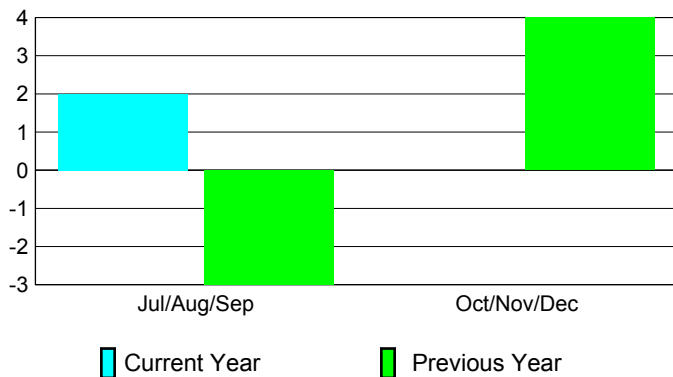

2010-2011 GMT Reports for District (or Undistricted) **District B 2**

GMT: PEDRO A BOTELLO ORTIZ

Location: MEXICO

GMT CA: 3

CLUBS

Club Results
2010-2011

Clubs
2009-2010

Month	New Club Goal	Actual New Clubs	Actual Dropped Clubs	Gain/Loss of Clubs	Gain/Loss of Clubs
Jul/Aug/Sep	1	2	0	2	-3
Oct/Nov/Dec	1	0	0	0	4
Totals	2	2	0	2	1

Club Results 2010-2011

Goal, New, Dropped, Gain/Loss

Comparison of Club Gain/Loss

Current Year Compared to the Previous Year

YTD Status Quo Clubs 2010-2011

Status Quo Clubs Compared to Status Quo Members

MEMBERSHIP